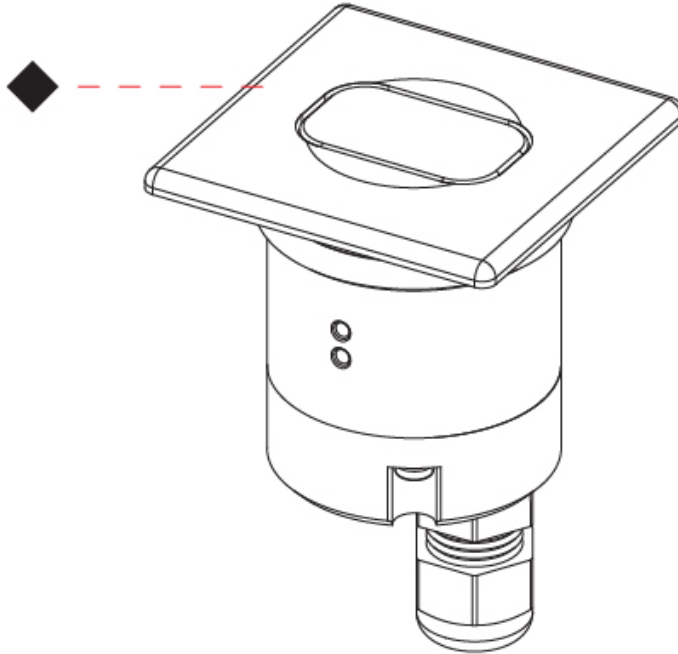

TERRA WALL Q RECESSED

E12R0007-

PROJECT _____

TYPE _____

SPECIFIER _____

QUANTITY _____

DATE _____

E