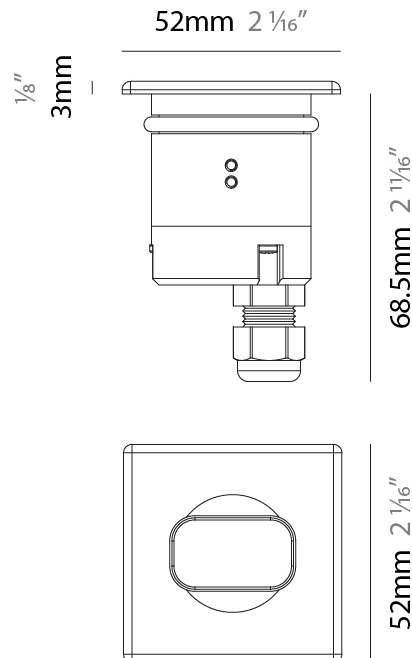

GENERAL

Series: Terra Wall
Subseries: Terra Wall Q
Partner: Zaneen
Division: Exterior
Installation: Recessed
Product Type: Step Light
Mounting Location: Wall
Light Distribution: Direct

PHYSICAL

Shape: Round
Length (mm): 52
Length (in): 2 1/16
Width (mm): 52
Width (in): 2 1/16
Height (mm): 71.5
Height (in): 2 13/16
Weight (kg): 0.208
Weight (lbs): 0.46
Installation Requirement: Housing box / Fixing springs
Diffuser: Extra clear glass 4mm
Fixture Finish: [ASB / SST](#)
Fixture Material: Stainless Steel AISI 316L
Primary Material: Stainless Steel
Cable Details: 350mm NS20N PCP 2x0.5 mm2

ELECTRICAL

Lamp Type: LED
Input Wattage (W): 3.92
Total Output Wattage (W): 2
Dimming: 0-10V Dimming / Phase Dimming (120Vac Only)
Driver Included: No
Driver Location: Remote
Driver Type: Constant Voltage - Universal
Driver Class: Class 2
Input Voltage (V): 120 - 277
Output Voltage (V): 24

LED

Number of LEDs: 1
Color Temperature (°K): [2200 / 2700 / 3000 / 4000](#)
Max. Delivered Lumen (lm): 140 (3000K)
CRI: >90 CRI
Lamp Life (hrs): 100000

OPTICAL

Optic°: [10 / 40](#)
Beam Angle: Narrow / Wide

RATINGS AND CERTIFICATIONS

Certified By: Certified for North American Standards
IP rating: IP68 (not for permanent immersion)
IK Rating: IK08
Marine Grade: Stainless Steel AISI 316L