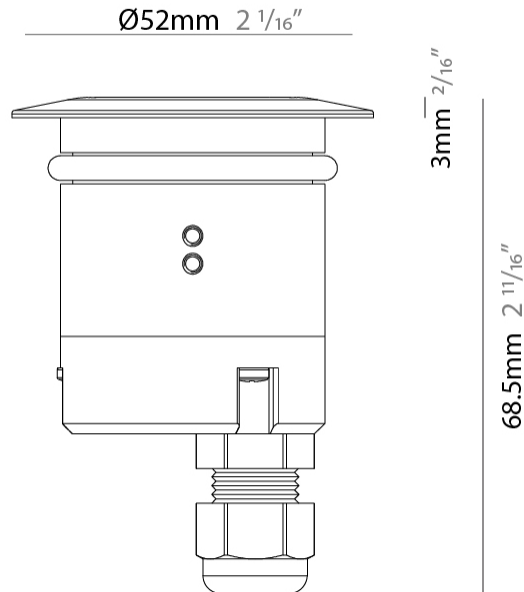

GENERAL

Series: Terra Wall
Subseries: Terra Wall Round
Partner: Zaneen
Division: Exterior
Installation: Recessed
Product Type: Step Light
Mounting Location: Wall
Light Distribution: Direct

PHYSICAL

Shape: Round
Diameter (mm): 52
Diameter (in): 2 1/16
Height (mm): 68.5
Height (in): 2 11/16
Weight (kg): 0.208
Weight (lbs): 0.46
Installation Requirement: Housing box / Fixing springs
Diffuser: Extra clear / Frosted glass 4mm
Fixture Finish: [ASB / SST](#)
Fixture Material: Stainless Steel AISI 316L
Primary Material: Stainless Steel
Cable Details: 350mm NS20N PCP 2x0.5 mm2

ELECTRICAL

Lamp Type: LED
Input Wattage (W): 3.92
Total Output Wattage (W): 2
Dimming: 0-10V Dimming / Phase Dimming (120Vac Only)
Driver Included: No
Driver Location: Remote
Driver Type: Constant Voltage - Universal
Driver Class: Class 2
Input Voltage (V): 120 - 277
Output Voltage (V): 24

LED

Number of LEDs: 1
Color Temperature (°K): [2200 / 2700 / 3000 / 4000](#)
Max. Delivered Lumen (lm): 127
CRI: >90 CRI
Lamp Life (hrs): 100000

OPTICAL

Optic°: [10 / 40](#)
Beam Angle: Narrow / Wide

RATINGS AND CERTIFICATIONS

Certified By: Certified for North American Standards
IP rating: IP68 (not for permanent immersion)
IK Rating: IK08
Marine Grade: Stainless Steel AISI 316L