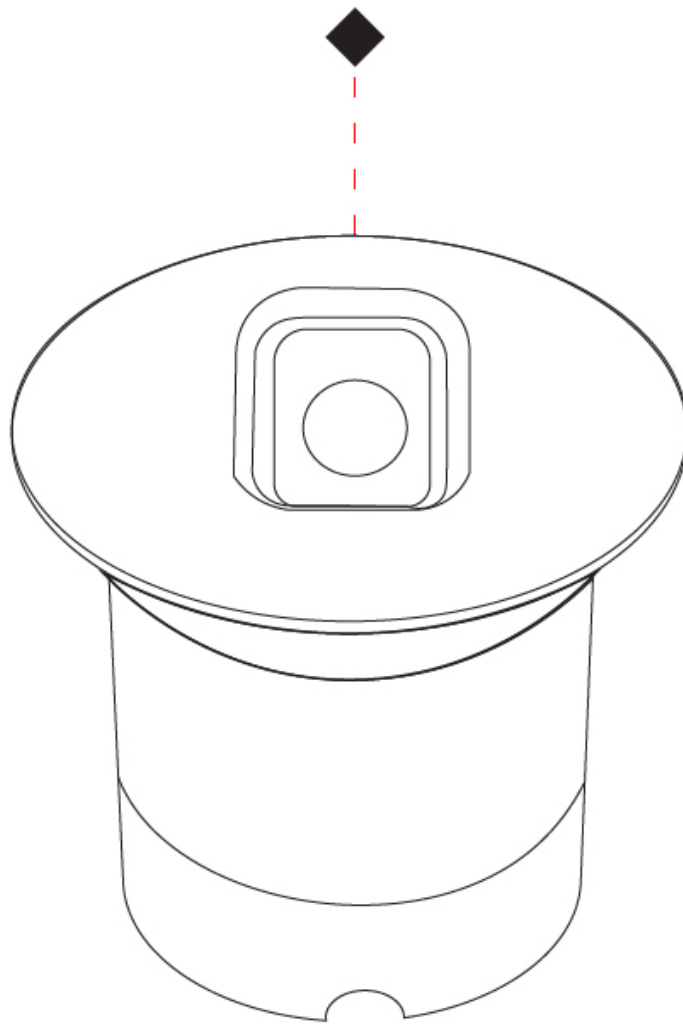

TERRA WALL ROUND RECESSED

E12R0000-

PROJECT _____

TYPE _____

SPECIFIER _____

QUANTITY _____

DATE _____

E